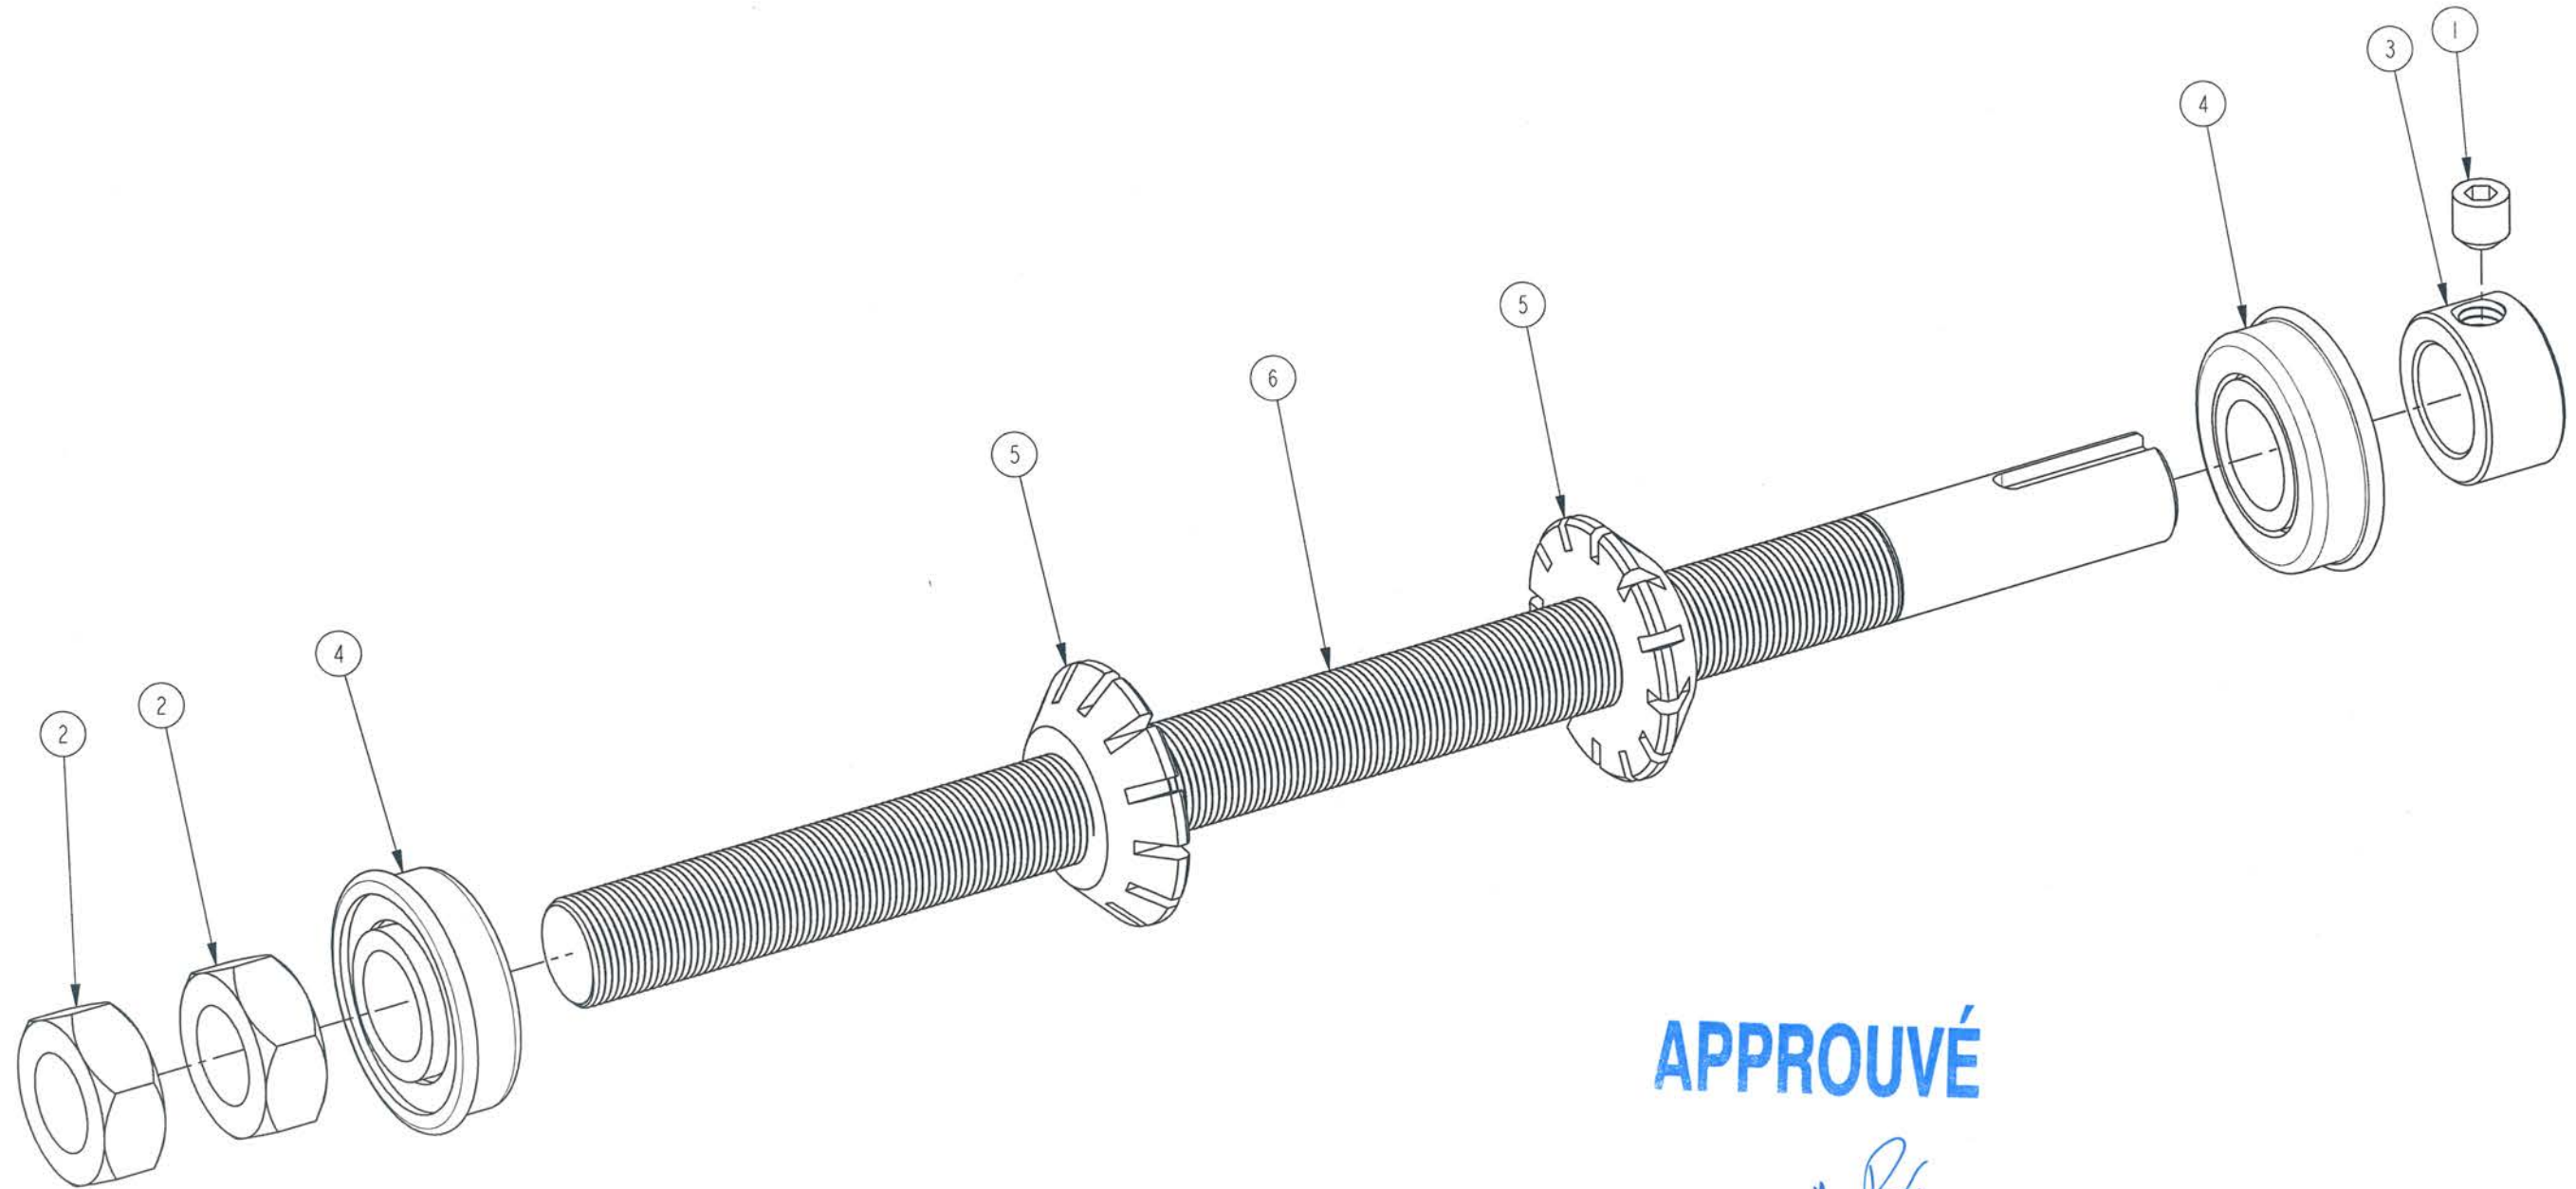

No	Qty	DESCRIPTION	# MANARAS	REV
1	1	5/16-18 X 5/16 SET SCREW	SCREW03	
2	2	5/8-24 HEX JAM NUT ZP	NUT015	
3	1	COLLAR 5/8"	COLLAR004	
4	2	FLANGE BEARING 5/8 c10-22f*3	BEARING005	
5	2	LIMIT CAM 5/8-24UNEF	CAM004	
6	1	SHAFT 24UNEF LG.10.085"	SHAFT105	2

**APPROUVÉ**

*Jacques Proulx*  
2017-01-18

PART DESCRIPTION		
MTH/MTBH/MSJ LIMIT SHAFT KIT		
PART NUMBER	MOUNTSHAFT018F (DRAWING031)	MANARAS-OPERA 136 ONEIDA DRIVE POINTE-CLAIRE, QC, H9R 1A8 TEL: 1-800-361-2260 FAX: 1-888-626-0606
DRAWN BY:	J. PROULX	
DATE:	2013-04-15	
UPDATED BY:	O. BOTEZATU	
DATE:	2016.12.12	SHEET: 1 of 1