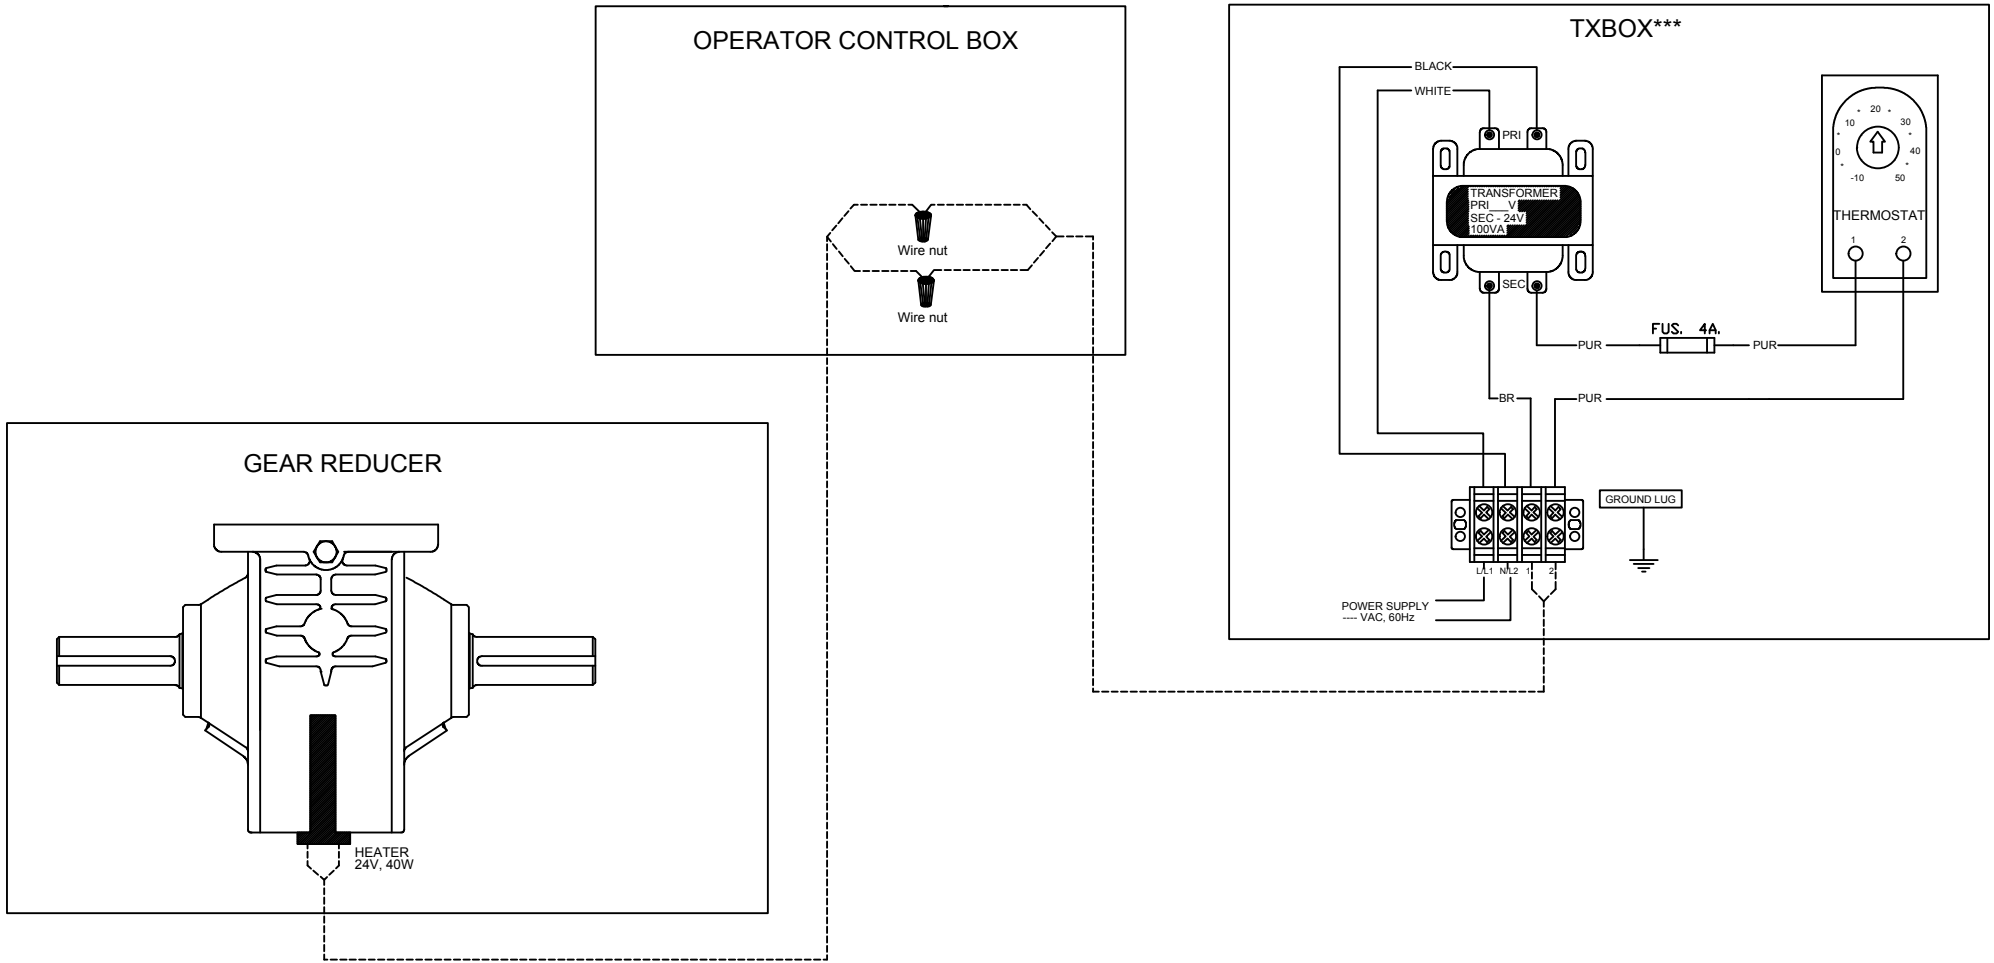

MOD143- HEATER INSIDE THE GEAR REDUCER

THE INFORMATION CONTAINED HEREIN IS PROPRIETARY TO MANARAS-OPERA AND SHALL NOT BE REPRODUCED OR DISCLOSED OR USED FOR ANY DESIGN OR MANUFACTURE EXCEPT WHEN USER POSSESSES DIRECT WRITTEN AUTHORIZATION FROM MANARAS-OPERA

| | | | | |
|---|-------------|-----------------|------|-------------|
| TITLE: WIRING DIAGRAM- HEATER(MOD143) | | | | |
| DRAWN BY: | DATE: | CAD FILE: | REV: | DATE: |
| BP | 16.FEB.2016 | EDWG1AMODNOT010 | A | 16.FEB.2016 |
| MANARAS-OPERA 136 ONEIDA DRIVE POINTE-CLAIRE, QC H9R 1A8 TEL.: 1-800-361-2260 FAX: 1-888-626-0606 | | | | |