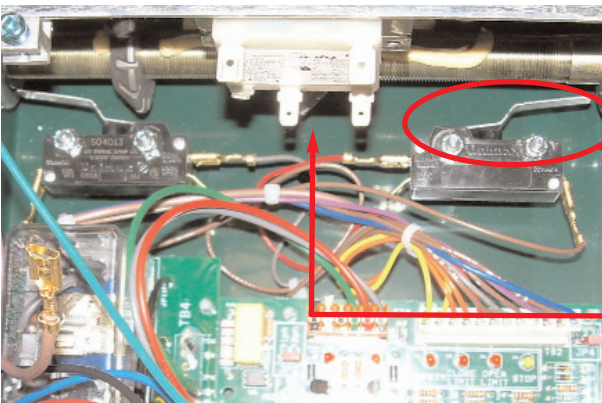

Product Announcement

Improved Limit System for MTH/MTBH Electronic Operators

Limit System as it used to be ▶▶▶

New Improved Limit System ▶▶▶

Manaras-Opera's Improved Limit System

Responding to your needs, Manaras-Opera is pleased to announce that they have developed a new improved limit system for their MTH and MTBH Electronic Operator applications, beginning June 17, 2009.

What was improved

- Unique central lever has been eliminated.
- Each limit now has an independent lever which is specifically formed for a more consistent activation.

Changes made apply to the MTH/MTBH electronic and MTH/MTBH-APE operators.
For further information, please contact your Manaras-Opera sales representative.