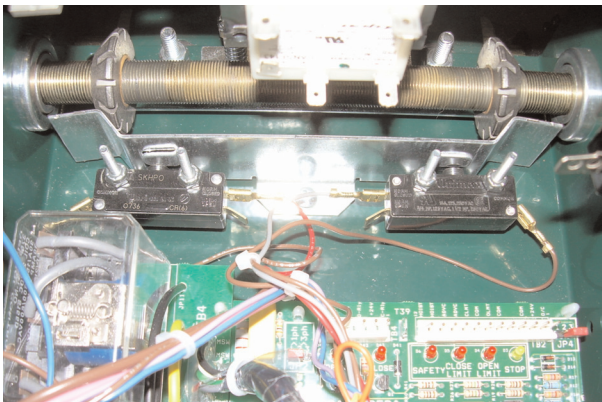

Product Announcement

Improved Limit System for MTH/MTBH Electronic Operators

Limit System as it used to be ▶▶▶

New Improved Limit System ▶▶▶

Manaras-Opera's Improved Limit System

Responding to your needs, Manaras-Opera is pleased to announce that they have developed a new improved limit system for their MTH and MTBH Electronic Operator applications, beginning June 17, 2009.

What was improved

- Unique central lever has been eliminated.
- Each limit now has an independent lever which is specifically formed for a more consistent activation.

Changes made apply to the MTH/MTBH electronic and MTH/MTBH-APE operators.
For further information, please contact your Manaras-Opera sales representative.