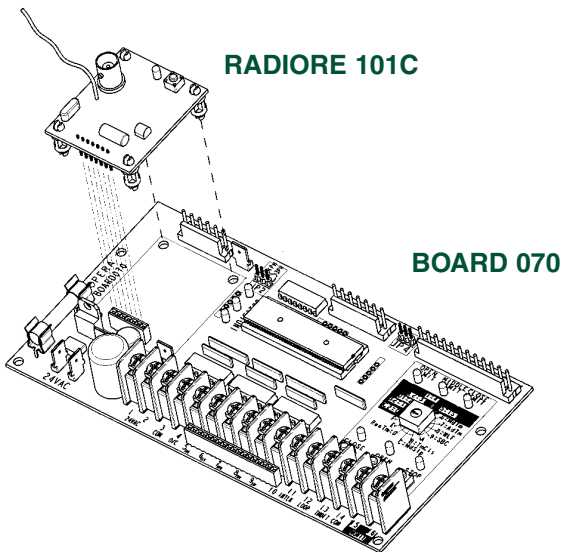

Product Announcement

On-Board Radio Receiver Standard on ECB Equipped Operators

BOARD 070 With RADIORE 101C ▶▶▶
On-Board Radio Receiver

Compatible With Opera Transmitters & ▶▶▶
Other Devices (Sold Separately)

RADIOEM 101
1-Button Transmitter

RADIOEM 103
3-Button Transmitter

Manaras-Opera Offers an On-Board Radio Receiver on all ECB Equipped Operators

Manaras-Opera is pleased to announce that they are integrating their On-Board Radio Receiver **RADIORE101C**, free of charge, on all **ECB** equipped operators.

Product Details

- **RADIORE 101C** is an **On-Board Radio Receiver**, with rolling code technology.
 - The On-Board Receiver will be offered standard on all **BOARD 070** equipped operators.
 - Each Receiver can accept up to 50 Transmitters.
 - Each Receiver is compatible with the devices listed below. Mix and match accordingly for your application (ordered separately):
 - **RADIOEM 101**: 1-Button Opera Brand Transmitter for operation of a Single-Door).
 - **RADIOEM 103 SD/MD**: 3-Button Opera Brand Transmitter for operation of a Single-Door (open/stop/close function) or Multiple-Doors (open function) (field selectable).
- Coming Soon! ▶▶▶**
- Other soon to be offered Opera Brand devices; 3-button mini keychain transmitter, wireless keypad, etc...