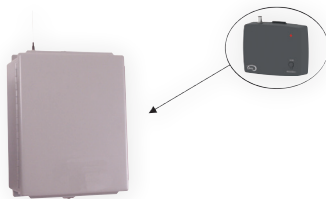

RADIORE 901B

- Wall mount
- Universal receiver
- Rolling code and fixed code (dip switch) technology
- 1 door
- Compatible with up to 50 transmitters per receiver
- Nema 4/12-4X enclosure
- Range: 100' (approx.)
- Dimensions: 8"W x 8"H x 4"D
- Power Supply: 24 Vac/Vdc
- Includes: Receiver, enclosure, antenna
- Retro-fit for Series "0": RADIO031, RADIORE900B
- Compatible with: most operator brands on the market and transmitters RADIOEM101, RADIOEM102, RADIOEM103SD/MD, RADIOEM104, RADIOEM144, KEYLESS042, RADIOEM901, RADIOEM903, RADIOEM932, Series "0" transmitters