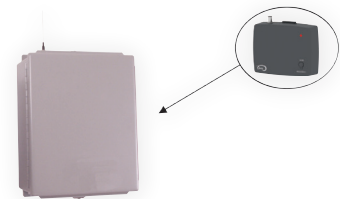

RADIORE 901B

- Wall mount
- Universal receiver
- Rolling code and fixed code (dip switch) technology
- 1 door
- Compatible with up to 50 transmitters per receiver
- Nema 4/12-4X enclosure
- Range: 100' (approx.)
- Dimensions: 8" W x 8" H x 4" D
- Power Supply: 24 V_{AC}/V_{DC}
- Includes: Receiver, enclosure, antenna
- Retro-fit for Series "0": RADIO031, RADIORE900B
- Compatible with: most operator brands on the market and transmitters RADIOEM101, RADIOEM102, RADIOEM103SD/MD, RADIOEM104, RADIOEM144, KEYLESS042, RADIOEM901, RADIOEM903, RADIOEM932, Series "0" transmitters