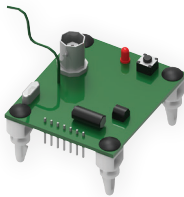

RADIOKIT 004

- Direct ECB plug-in receiver card
- On-site installation kit
- Rolling code technology
- 1 door
- Compatible with up to 50 transmitters per receiver
- Range: 100' approx.
- Dimensions: 2" W x 1.75" H x 1.13" D
- Power Supply: Self-powered by ECB main controller
- Includes: Receiver, posts
- Compatible with: operators equipped with BOARD070
- Compatible with: transmitters RADIOEM101, RADIOEM102, RADIOEM103SD/MD, RADIOEM104, RADIOEM144, KEYLESS042