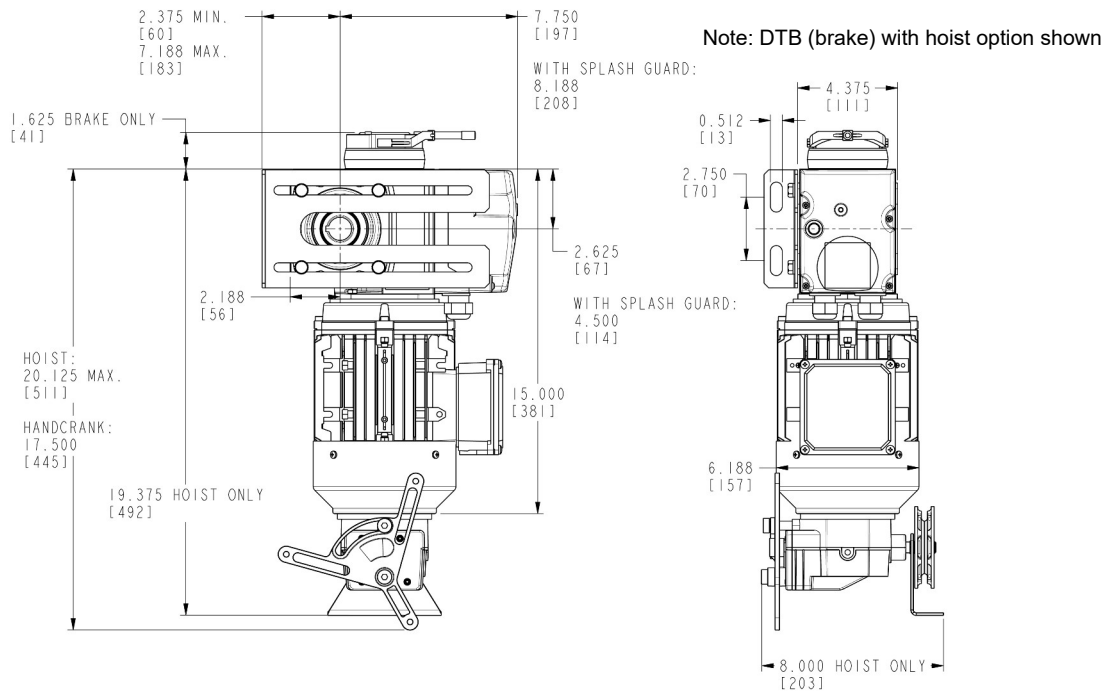

DT-Series (DT / DTB / DTC / DTBC)

High Performance

Direct Drive Jackshaft Operator

Architectural Shop Drawing

Project Details

Date: _____
 Drawing No.: _____
 Architect/Engineer: _____
 Customer: _____

Page: _____ of _____
 Project No.: _____
 Project Name: _____
 Contractor: _____

Dimensions

Typical Installation