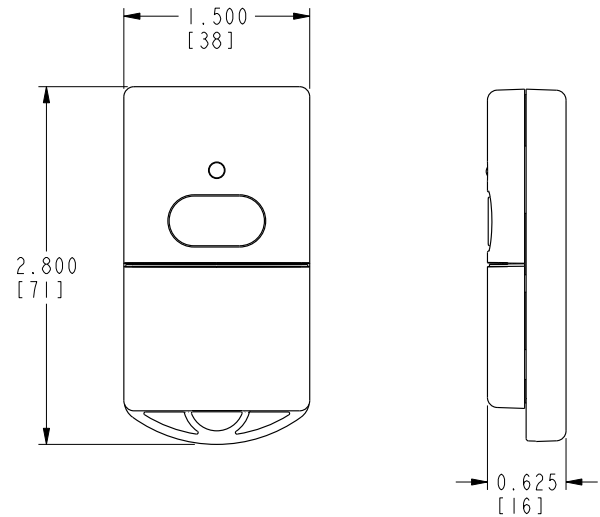

Product Specification Sheet

RADIOEM 901

MINI KEYCHAIN RADIO CONTROL TRANSMITTER
FIXED CODE (DIP SWITCH)

TECHNICAL SPECIFICATIONS

Installation:	Hand held or keychain
Technology:	Fixed Code // Dip Switch (10)
No. of Buttons:	1-button
Configuration when used with ECB operators⁽¹⁾:	SBC - Single Button Control (in conjunction with RADIORE901)
Configuration when used with HW operators:	Open/Close Functionality
No. of dip switch Keys:	10 Keys
Housing Materials:	ABS
Protection Class:	Nema 1
Range:	Approx. 100ft. (30m)
Power Supply:	12V A23 Battery
Frequency:	313 MHz
Color:	Grey
Retrofit for:	RADIO028
Compatible with:	RADIORE901, RADIORE901A, RADIORE901B, RADIO014, RADIO015

DIMENSIONS

⁽¹⁾The dip switch Transmitters cannot be paired with the On-Board Radio Receiver. The Series «900» dip switch Transmitters/Receivers are not compatible with Rolling Code Technology.

OTHER PRODUCTS IN THE SERIES «900»